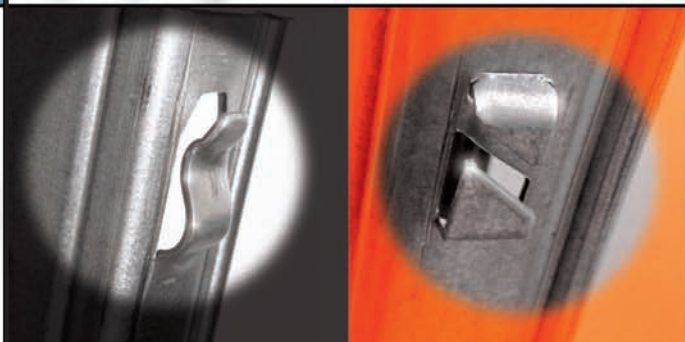

■ Gancio "singolo"
"Single" hook

■ Gancio "doppio"
"Double" hook